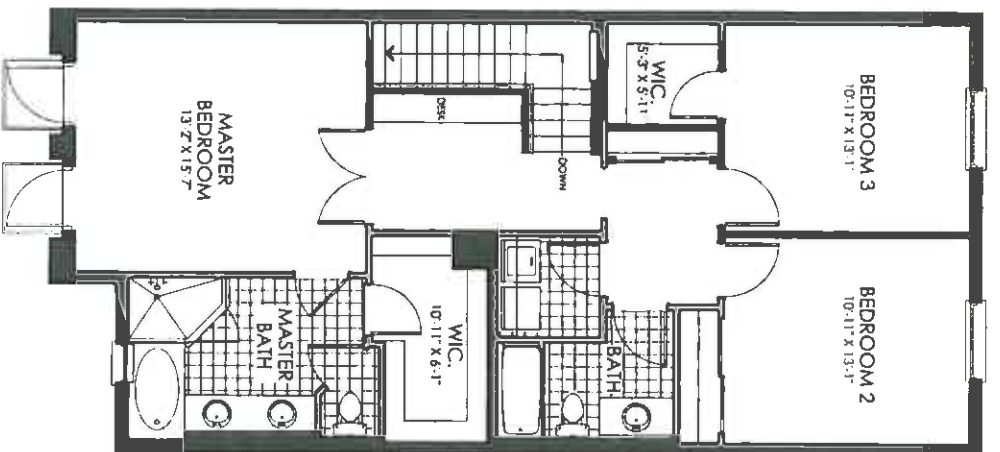

GROUND FLOOR

SECOND FLOOR

TOWNHOME
SANTA ANNA

LIVING AREA: 1,682 SQ. FT.