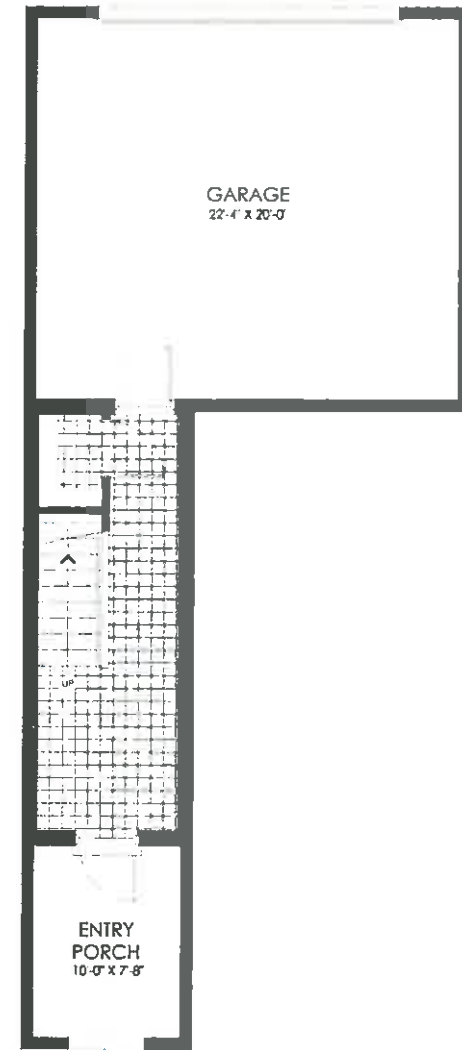

GROUND FLOOR

SECOND FLOOR

FLAT
SAN PABLO

LIVING AREA: 1,764 SQ. FT.