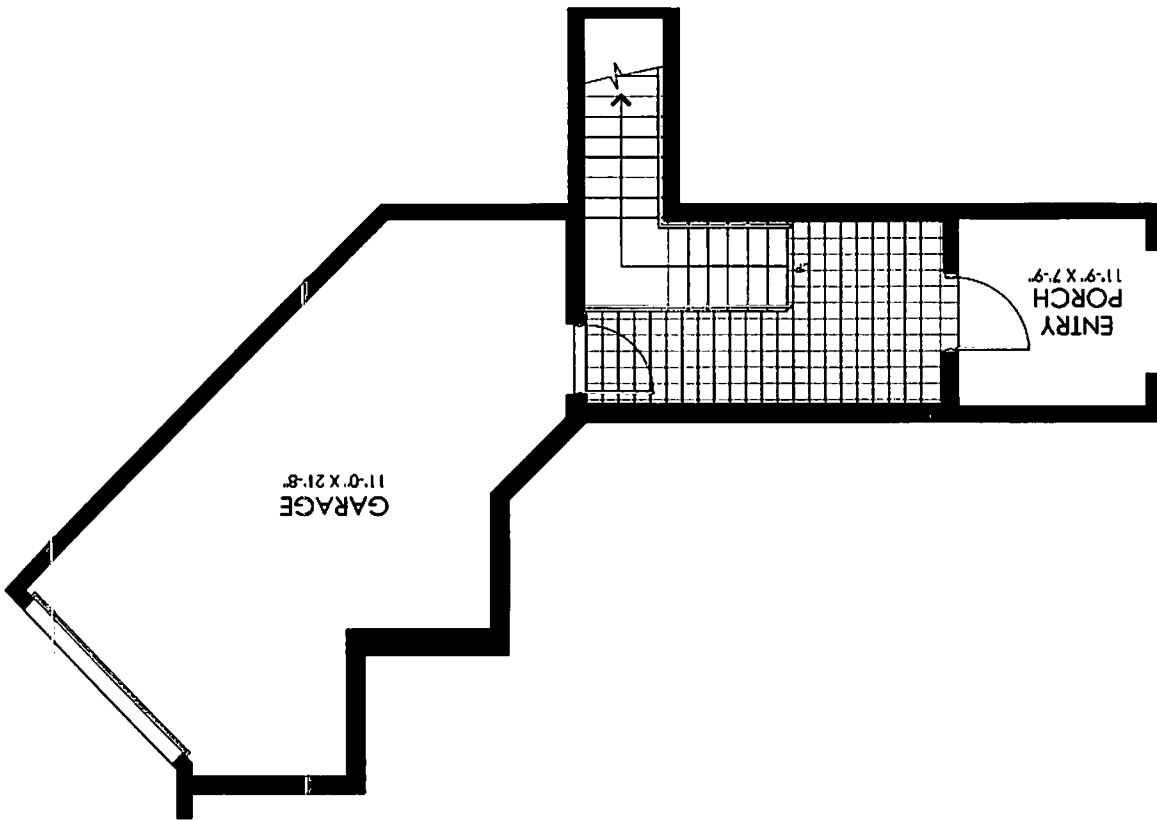

GROUND FLOOR

LIVING AREA: 1,404 SQ. FT.

SAN CLEMENTE

FLAT

GROUND FLOOR