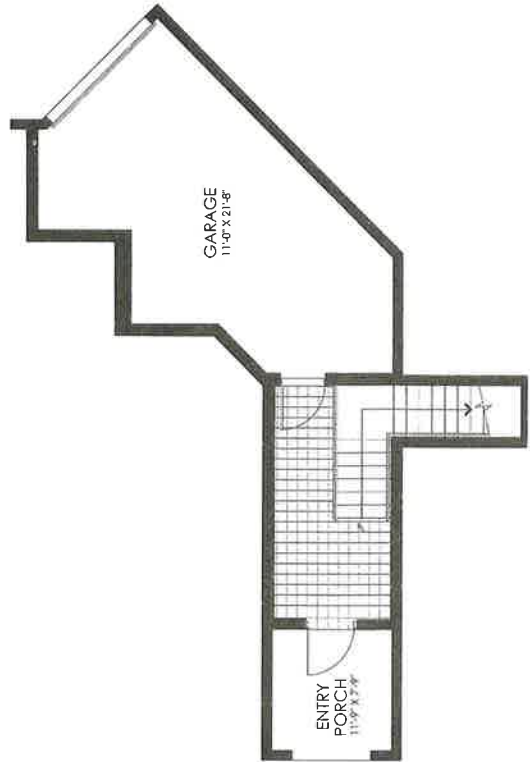

SECOND FLOOR

FLAT  
**SAN BENITO**

LIVING AREA: 1,501 SQ. FT.

GROUND FLOOR