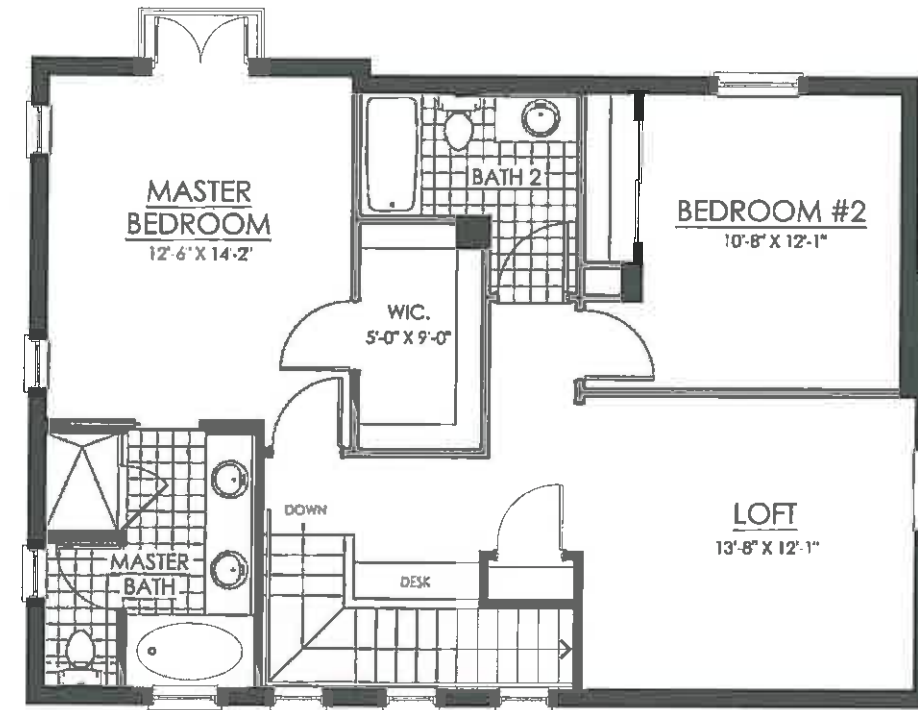

GROUND FLOOR

SECOND FLOOR

OPT. BEDROOM #4

OPT. BEDROOM #3

CASITA
LAGUNA

LIVING AREA: 2,039 SQ. FT.