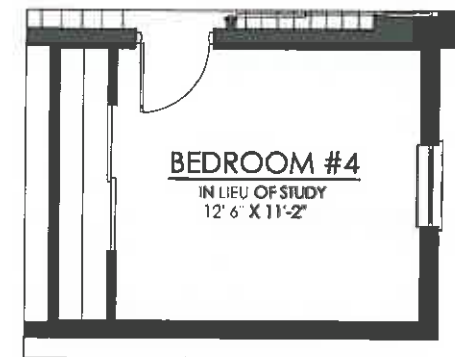

GROUND FLOOR

SECOND FLOOR

OPT. BEDROOM #4

OPT. BEDROOM #3

CASITA
LAGUNA

LIVING AREA: 2,039 SQ. FT.