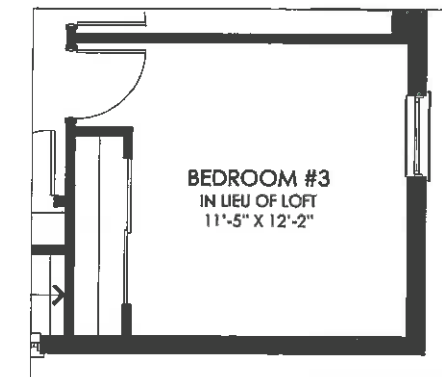

GROUND FLOOR

SECOND FLOOR

OPT. BEDROOM #4

OPT. BEDROOM #3

CASITA
LAGUNA

LIVING AREA: 2,039 SQ. FT.