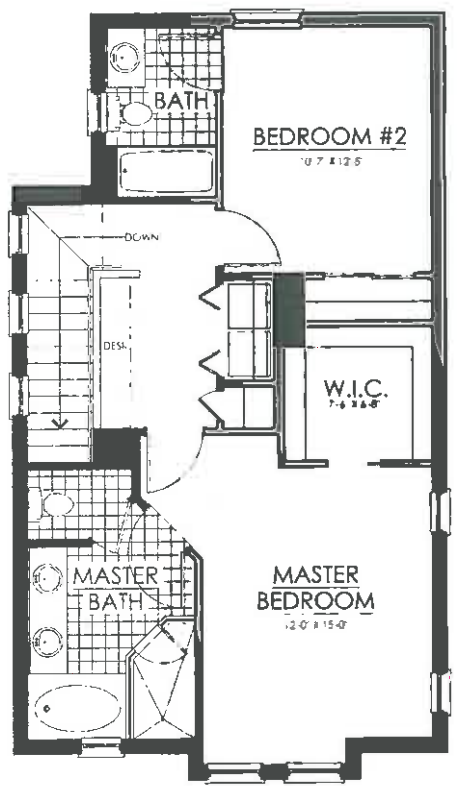

GROUND FLOOR

SECOND FLOOR

CASITA
CARMEL

LIVING AREA: 1,531 SQ. FT.