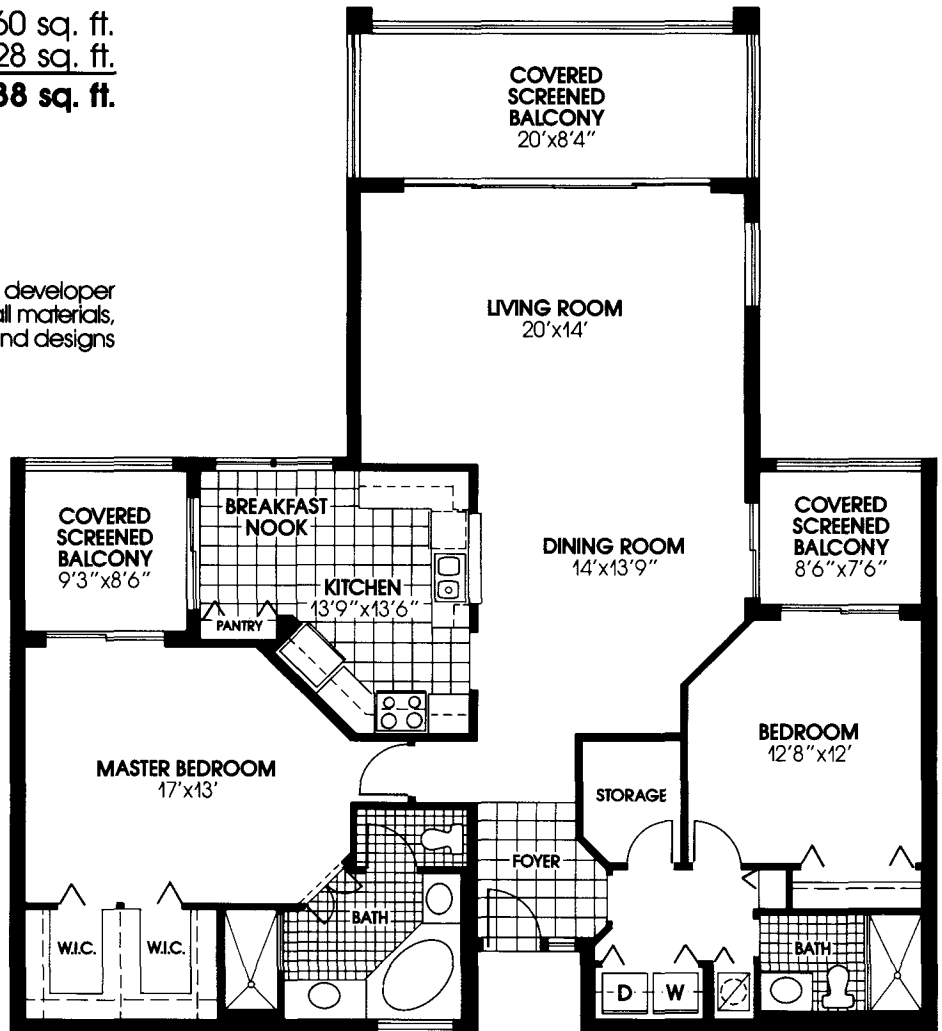

## 2 Bedroom Residence Buildings, D, F & H

Living Area	1,560 sq. ft.
Covered Balcony	328 sq. ft.
<b>Total Area</b>	<b>1,888 sq. ft.</b>

All dimensions are approximate. The developer reserves the right to change and alter all materials, specifications, features, dimensions, and designs without notice.